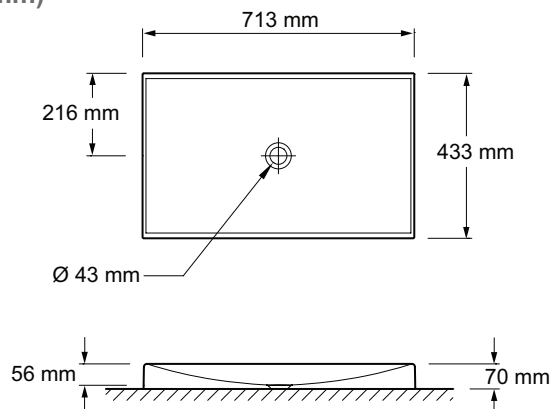

Product Dimensions: W713 x D433 mm

Material: Glass

Product Weight (kg): 38.5

Fixings Included: Yes

Guarantee (Years): 5

Additional Information: Rinse thoroughly and use a soft cloth to wipe the product dry after use. Soft abrasive cleaners and warm water may be used when necessary to clean your decorative products. Strong abrasive cleaners will scratch and dull the surface.

Colours:

(B11)

Ice

Dimensions (mm)

Kohler UK

Sales and Technical:

+44 (0) 844 571 0048 (Calls cost 7p per minute plus your phone company's access charge)

info@kohler.co.uk